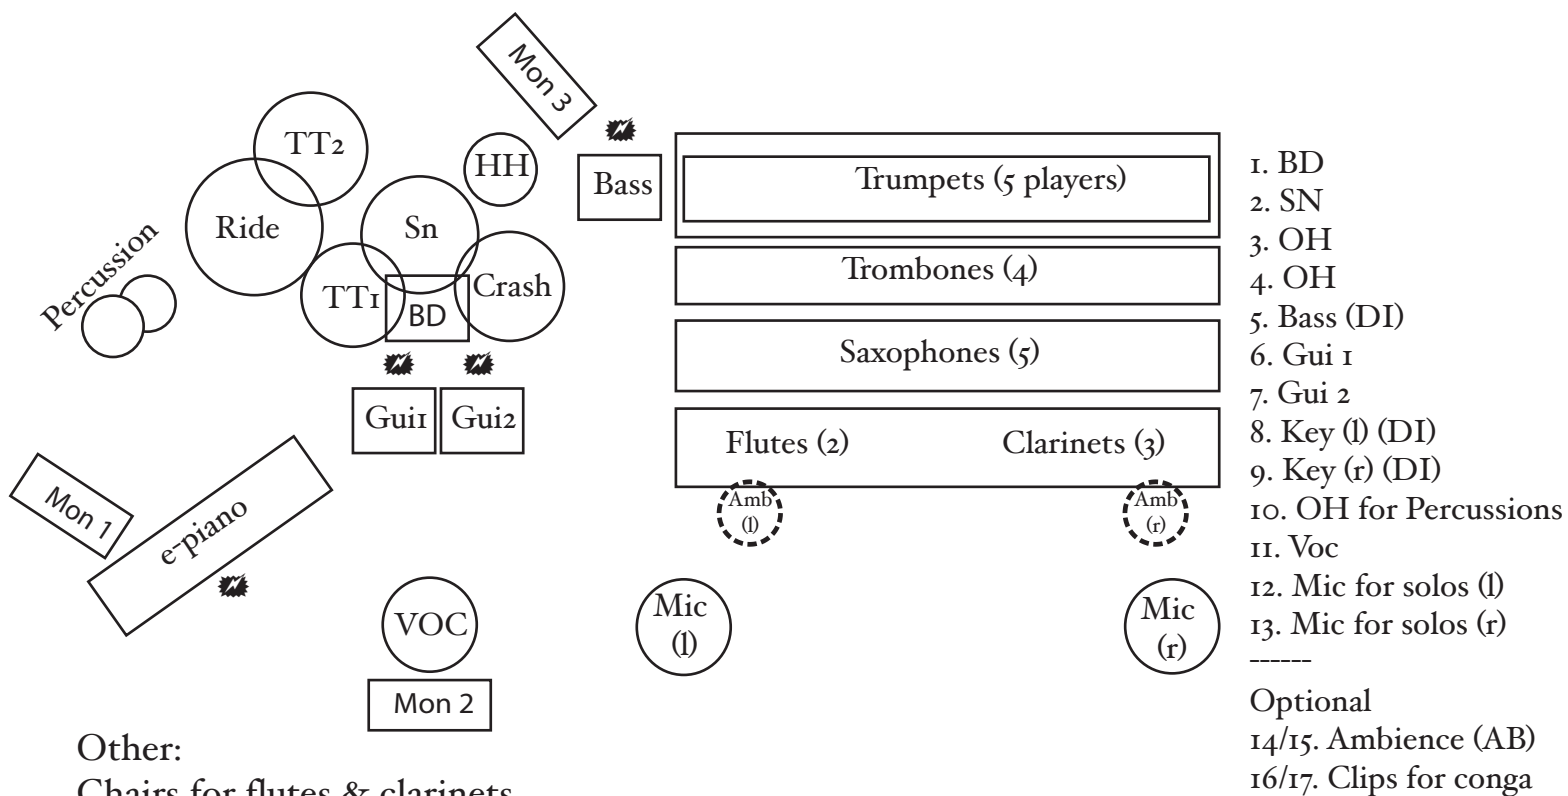

TORVIKOPLA technical rider & stage plan

For audiences over 100 pers:

For audiences under 100 pers: